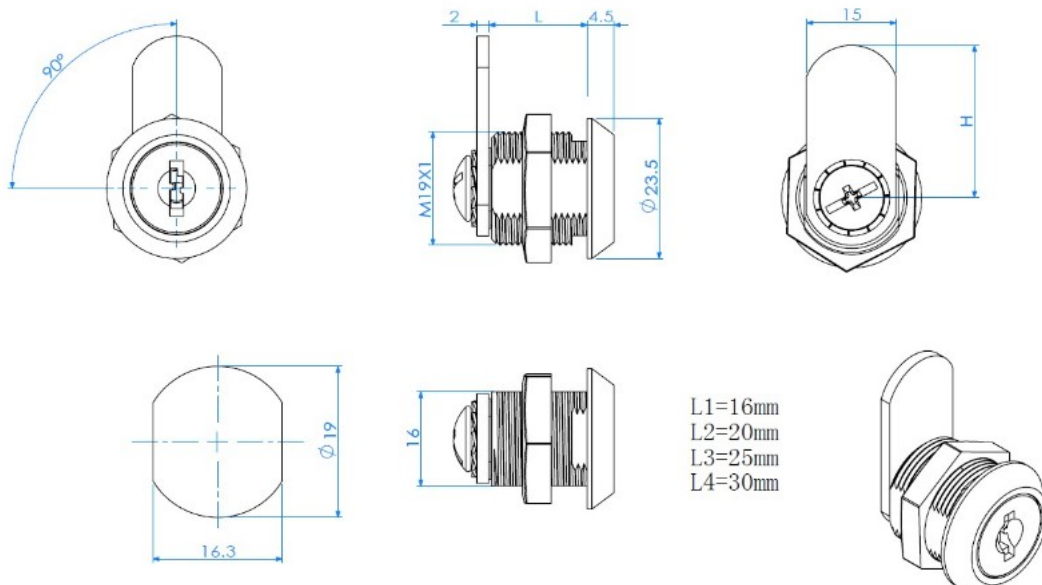

PRODUCT SHEET

Description:

Cam Lock 1925, 90DG, W/Key Retention, CPL, Cam A04, CK:SISO, No Pull Out When Open, 2 x SISO Car Keys

Item number:

14.04.497-9

Units	Box	Carton	HS Code	Barcode
Pcs.	24	200	8301300000	
				5704866441551